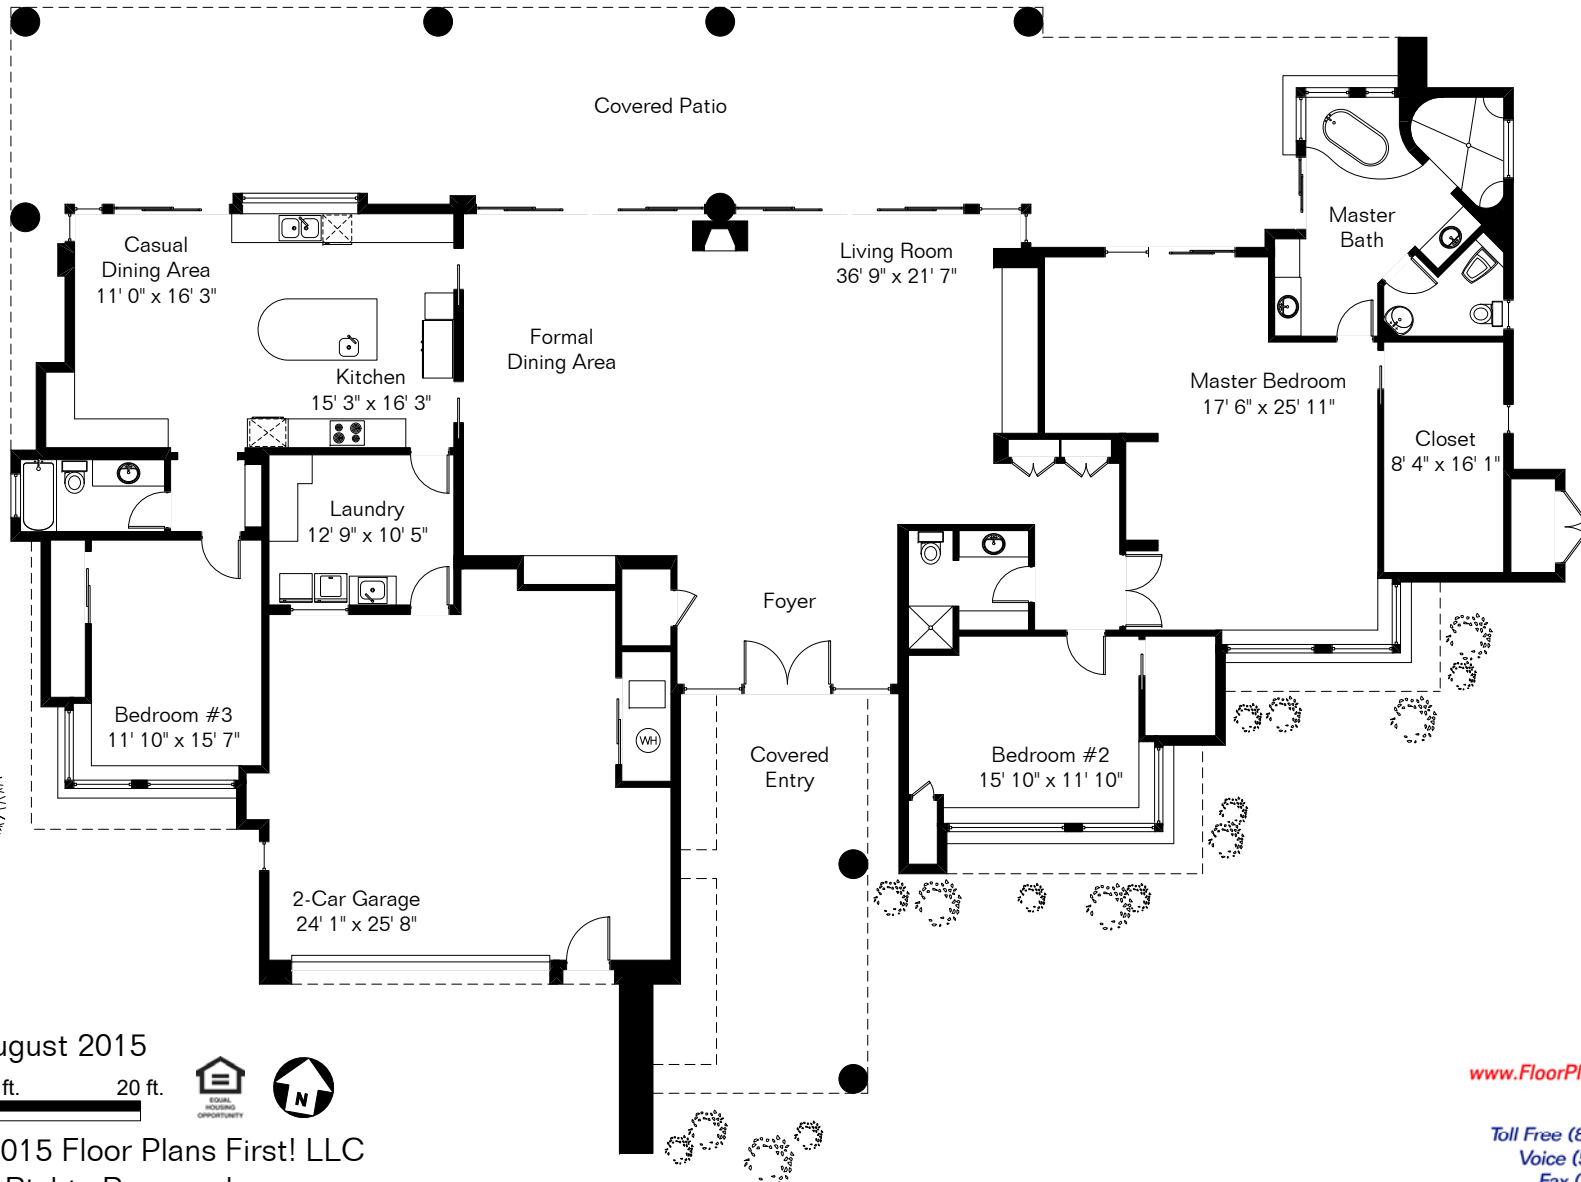

The square footages and room size information are deemed to be reliable but are not guaranteed and should be independently verified.

3761 E Camino de Jaime

Living Area 3,636 Sq Ft
Garage 755 Sq Ft

Site Visit August 2015

0 ft. 6 ft. 10 ft. 20 ft.

Copyright 2015 Floor Plans First! LLC
All Rights Reserved.

www.FloorPlansFirst.com

Toll Free (877) 887-1500
Voice (520) 881-1500
Fax (520) 791-7701